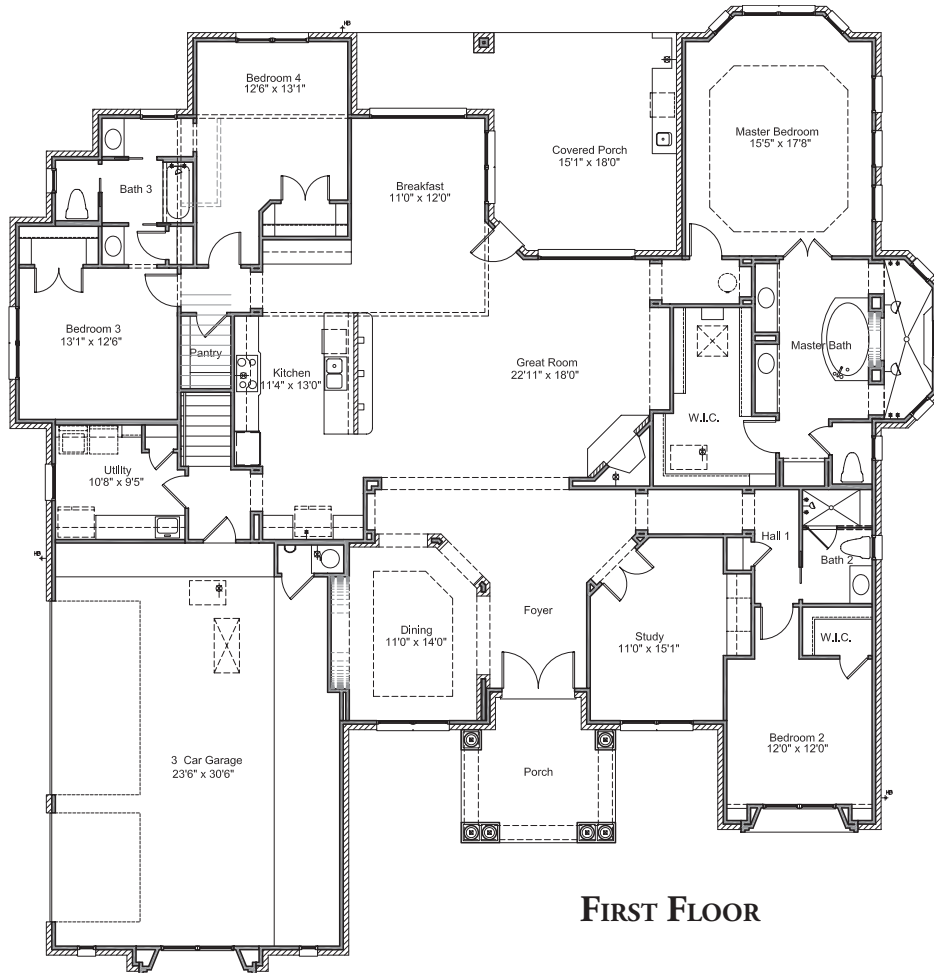

JIMMY JACOBS

Custom Homes

FIRST FLOOR