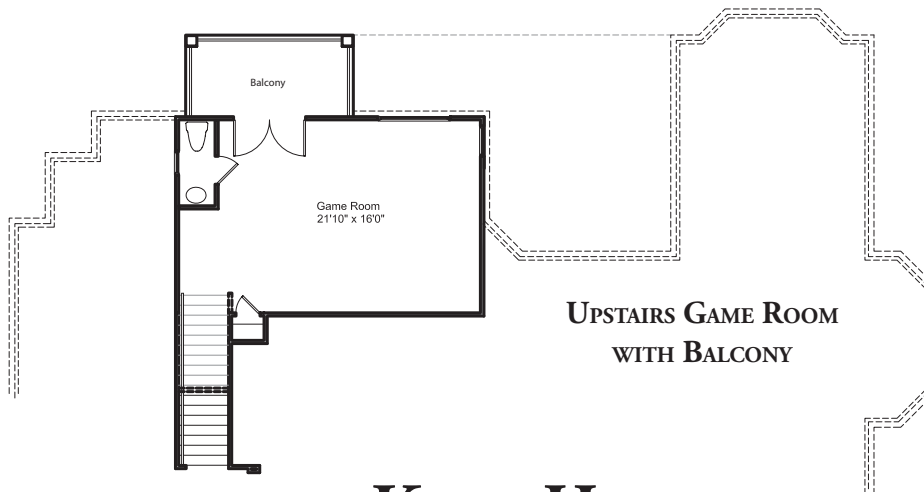

UPSTAIRS GAME ROOM
WITH BALCONY

KATIE HUNT
512-736-7251
JACOBSHOMES.COM